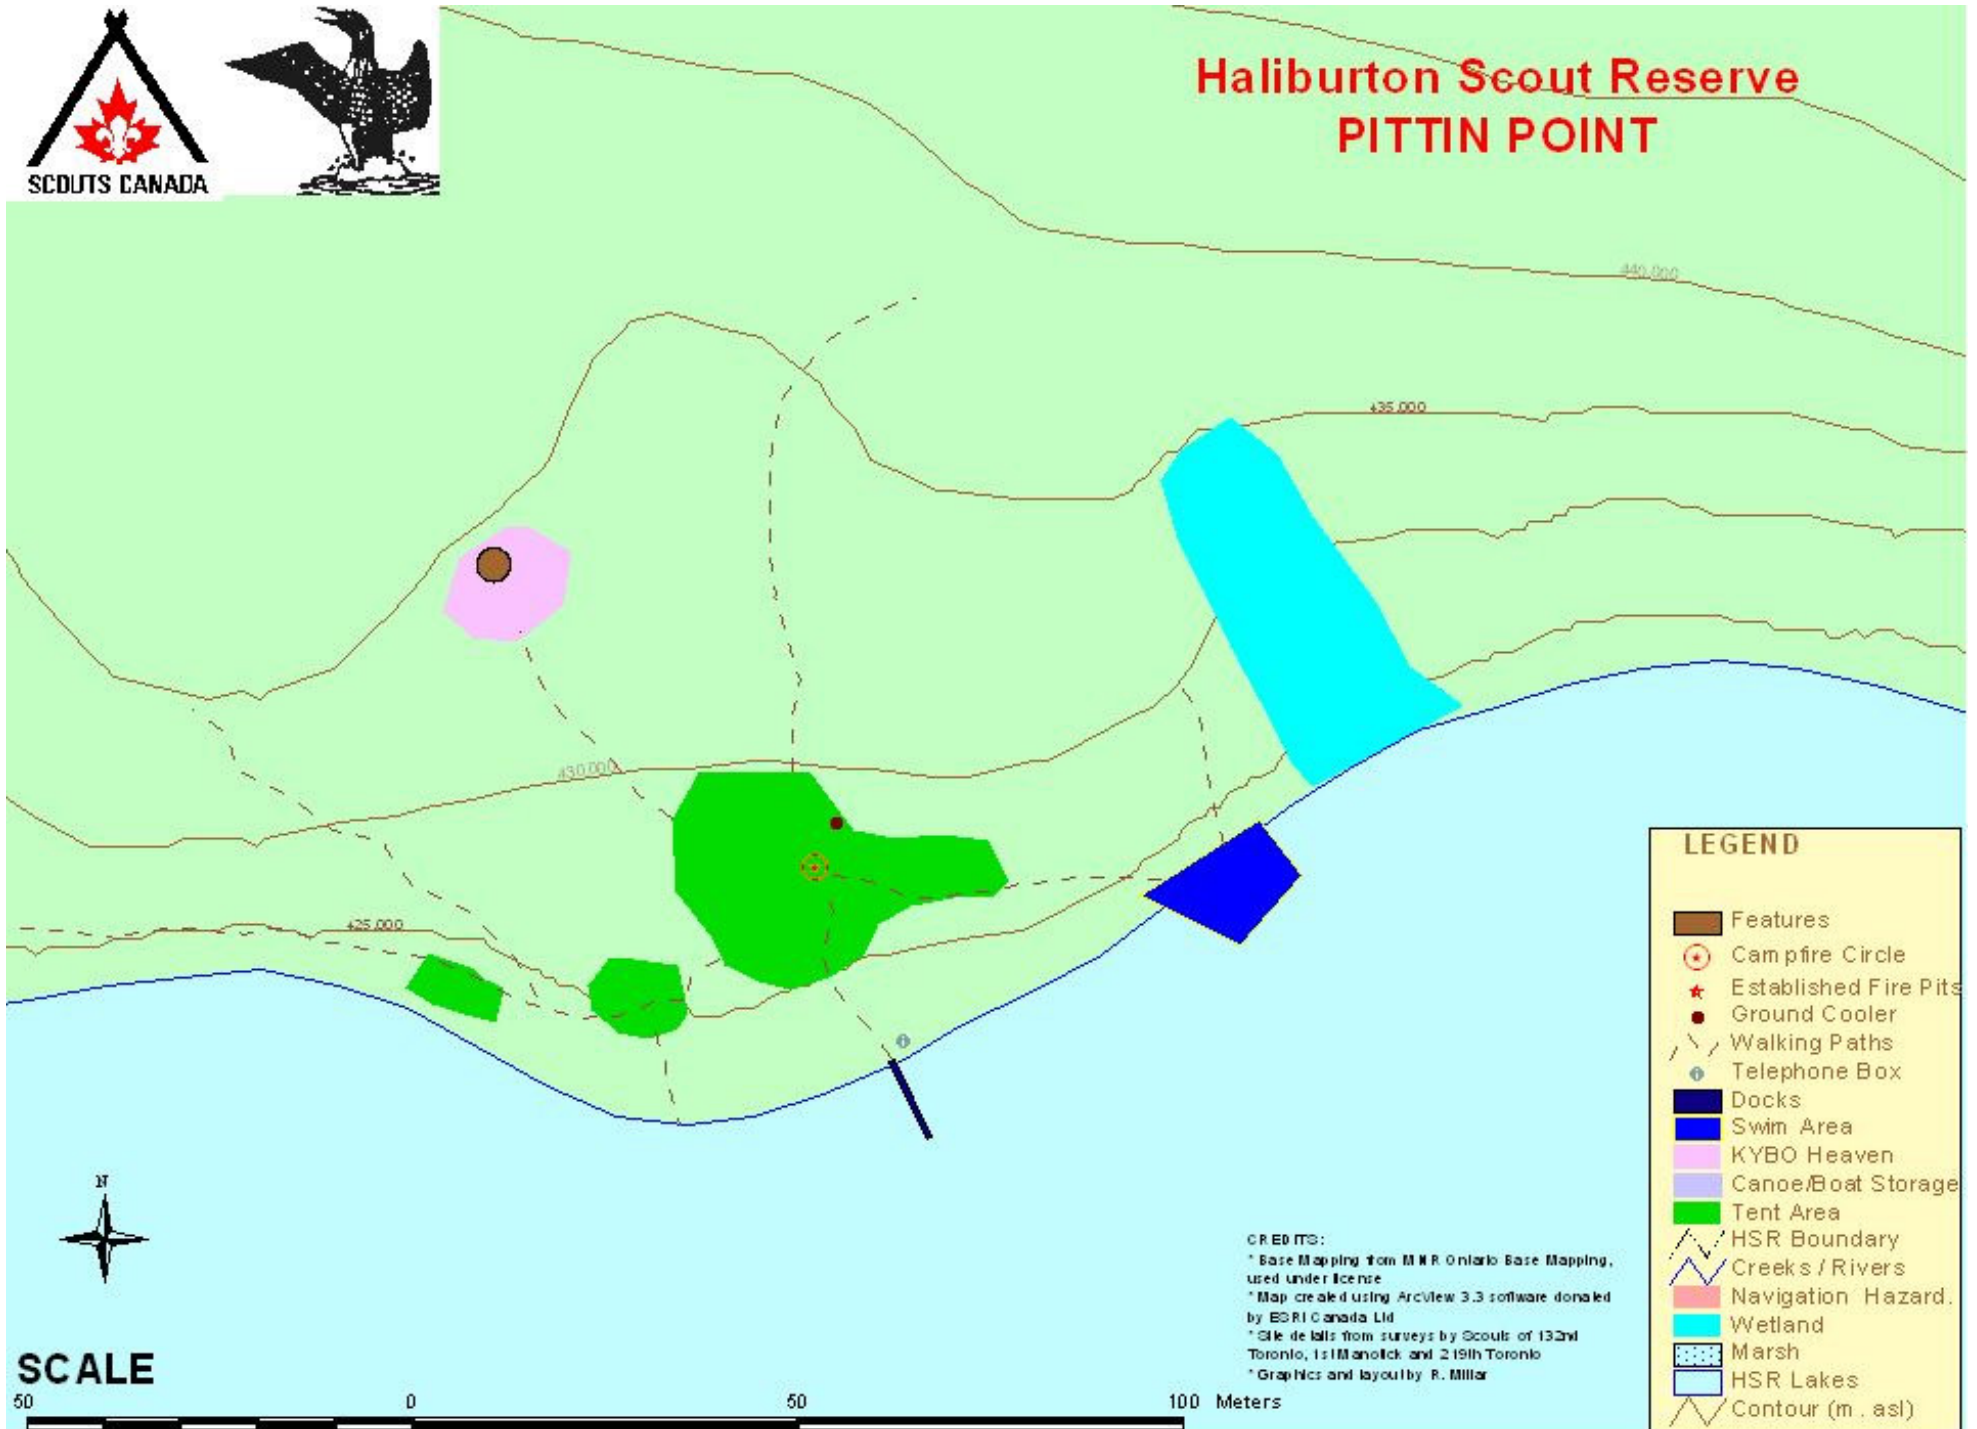

Haliburton Scout Reserve PITTIN POINT

LEGEND	
	Features
	Campfire Circle
	Established Fire Pits
	Ground Cooler
	Walking Paths
	Telephone Box
	Docks
	Swim Area
	KYBO Heaven
	Canoe/Boat Storage
	Tent Area
	HSR Boundary
	Creeks / Rivers
	Navigation Hazard.
	Wetland
	Marsh
	HSR Lakes
	Contour (m. asl)

CREDITS:
* Base Mapping from MNR Ontario Base Mapping, used under license
* Map created using ArcView 3.3 software donated by ESRI Canada Ltd
* Site details from surveys by Scouts of 132nd Toronto, 1st Manotick and 219th Toronto
* Graphics and layout by R. Miller

SCALE