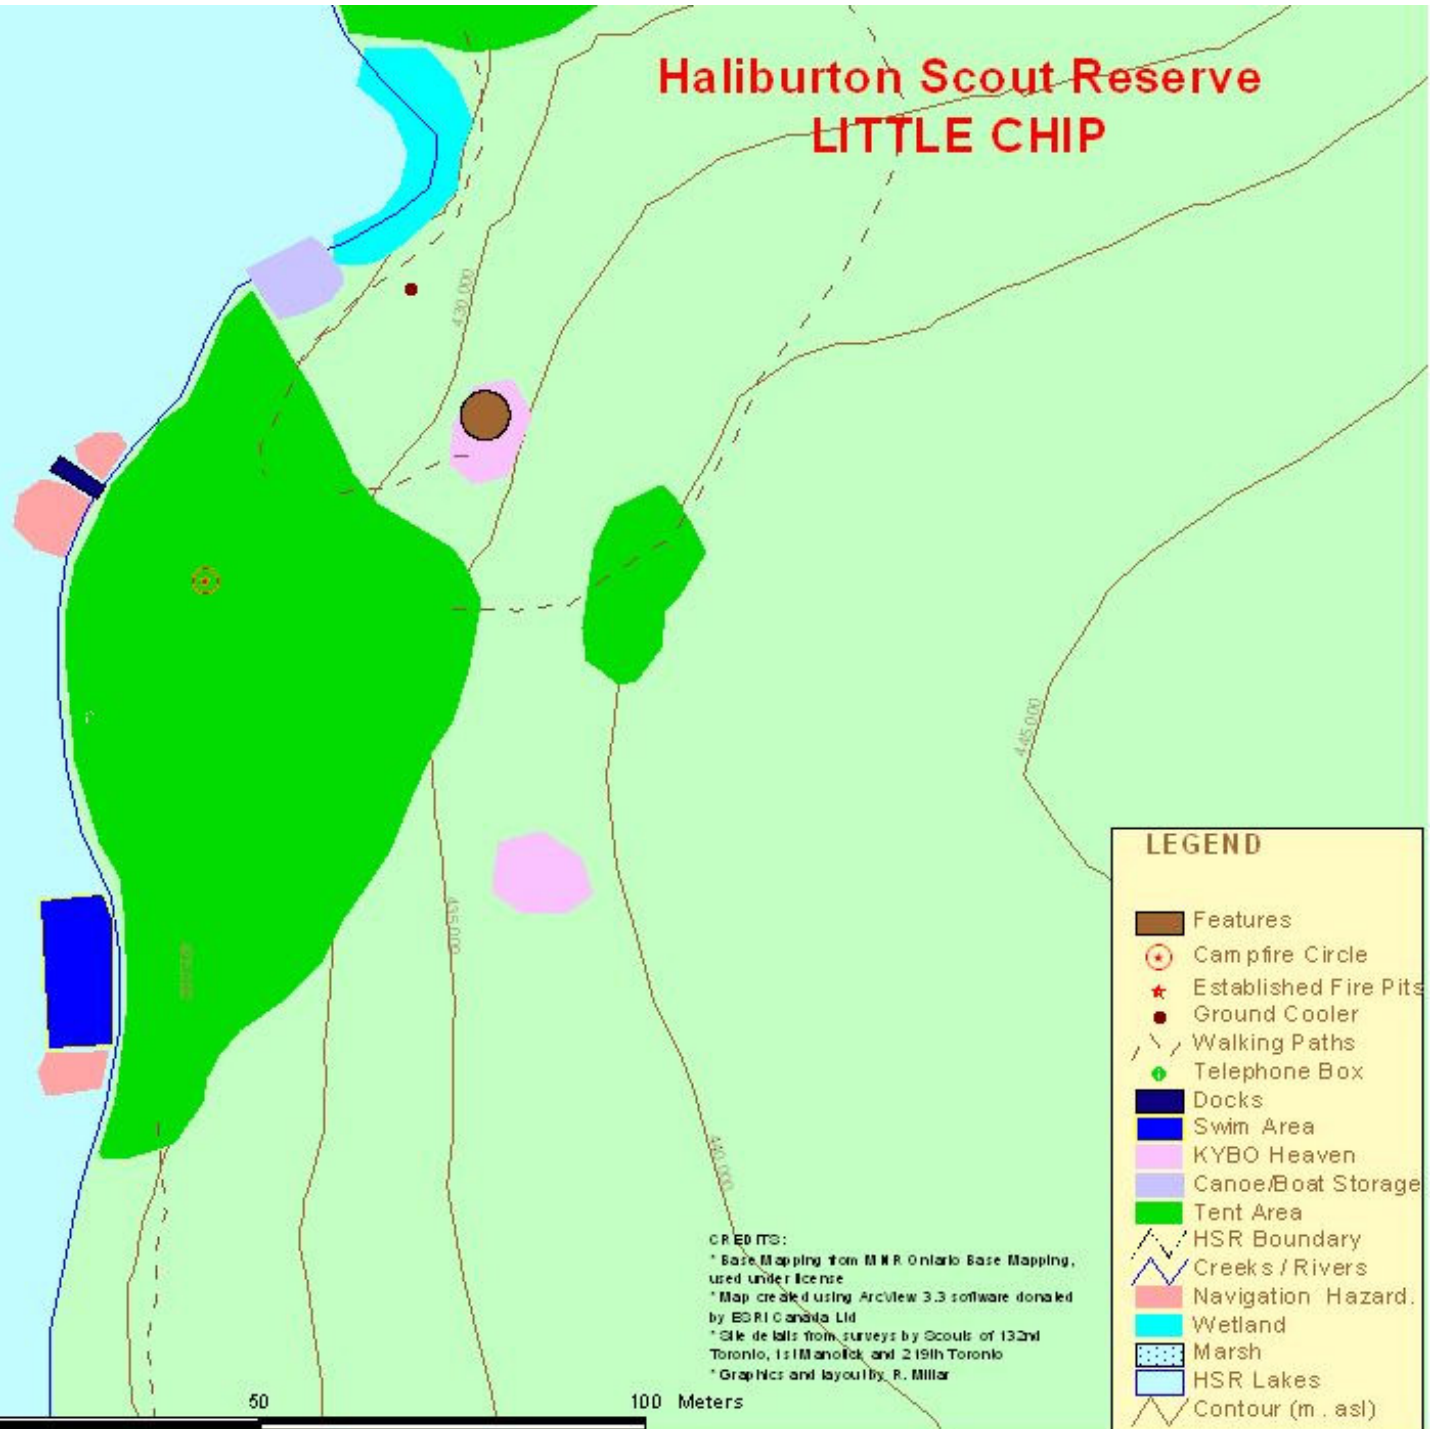

Haliburton Scout Reserve LITTLE CHIP

SCALE