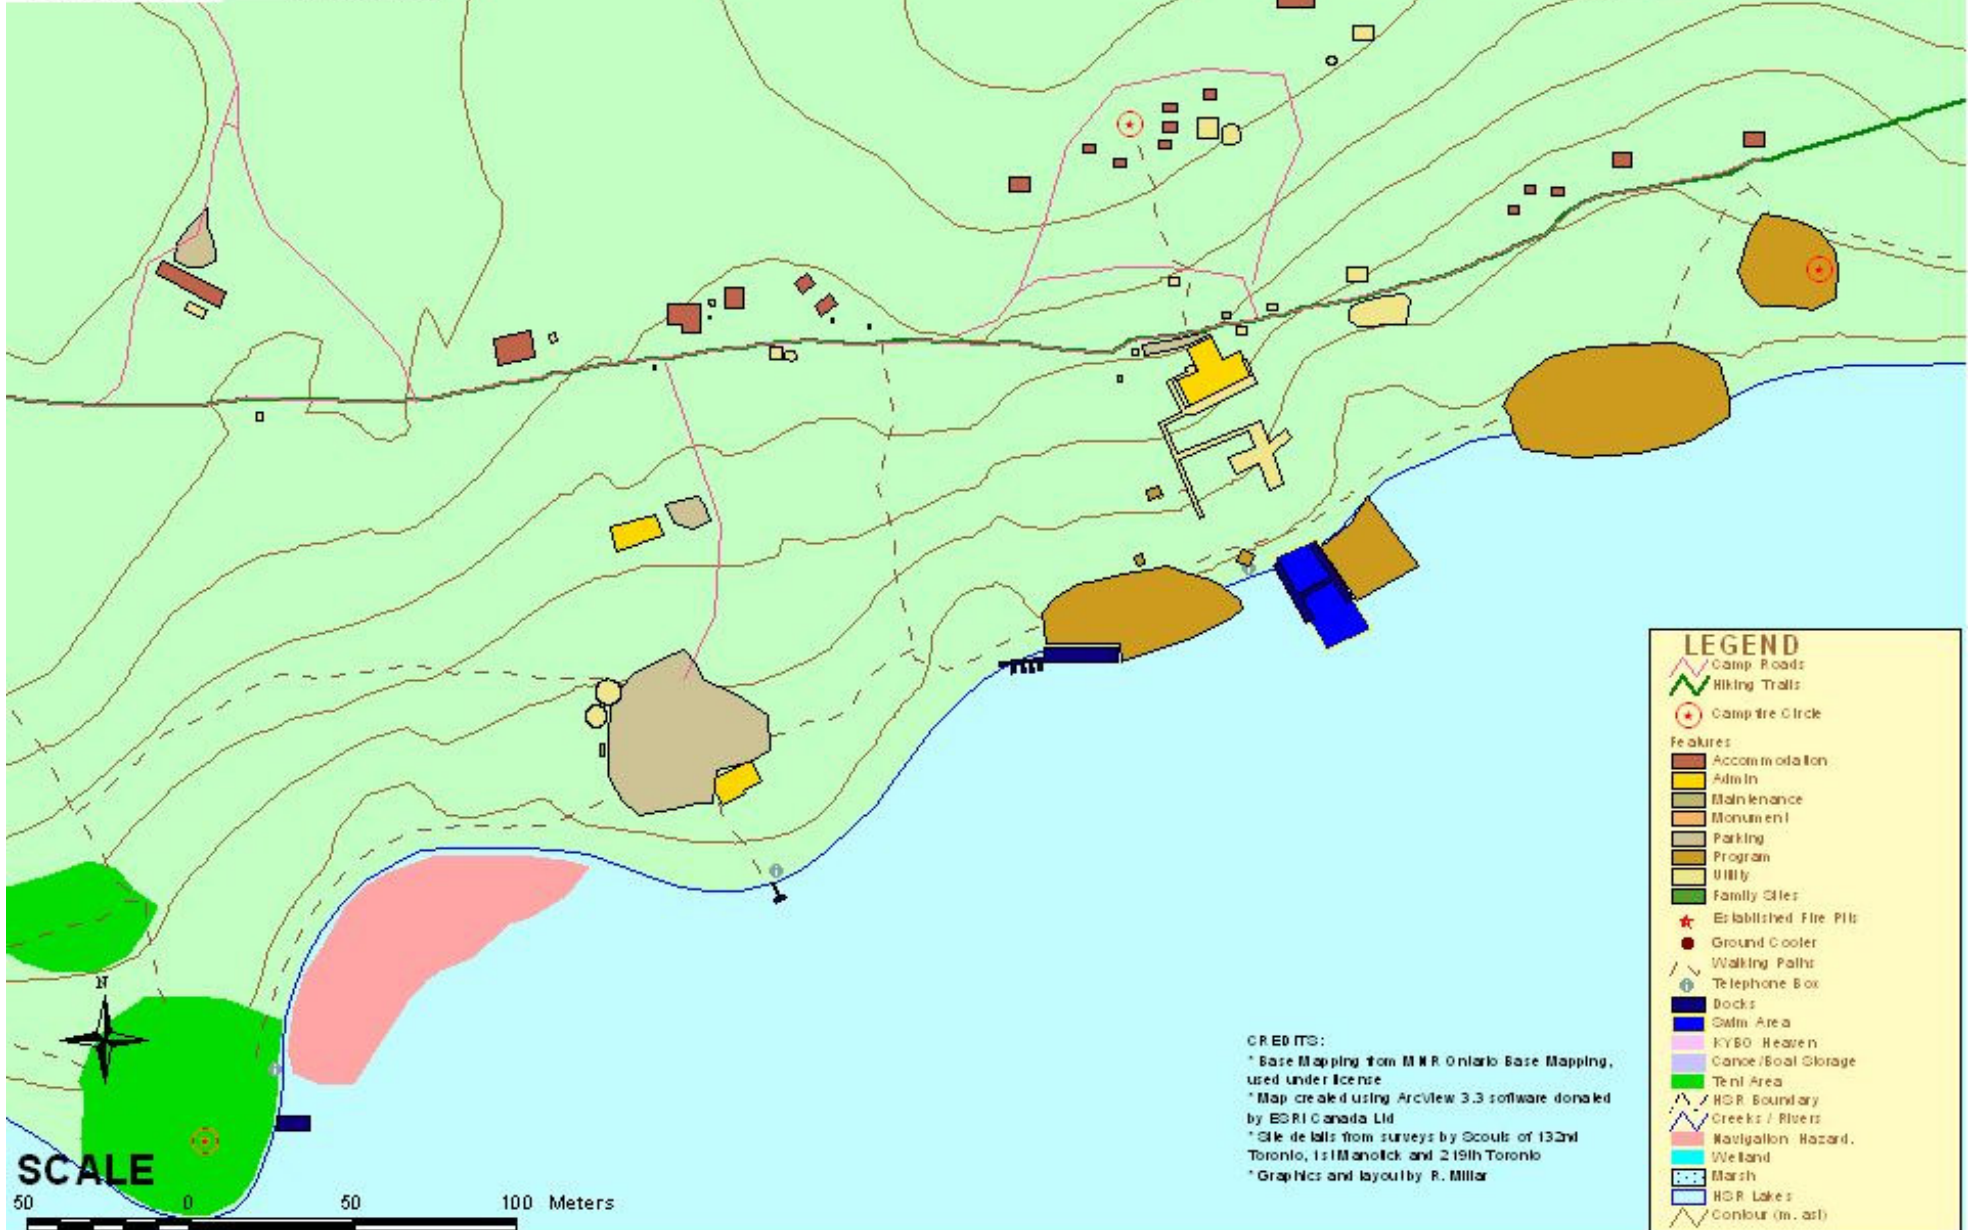

Haliburton Scout Reserve HUB AREA

LEGEND

- Camp Roads
- Hiking Trails
- Camp fire Circle

Features:

- Accommodation
- Admin
- Maintenance
- Monument
- Parking
- Program
- Utility
- Family Sites

Other Features:

- Established Fire Pits
- Ground Cooler
- Walking Paths
- Telephone Box
- Boats
- Calm Area
- KYBO Heaven
- Canoe/Boat Storage
- Tennis Area
- HSR Boundary
- Creeks / Rivers
- Navigation Hazard
- Wetland
- Marsh
- HSR Lakes
- Contour (m. ast)

CREDITS:
 * Base Mapping from MWR Ontario Base Mapping, used under license
 * Map created using ArcView 3.3 software donated by ESRI Canada Ltd
 * Site details from surveys by Scouts of 132nd Toronto, 1st Manotick and 219th Toronto
 * Graphics and layout by R. Miller

SCALE
 0 50 100 Meters