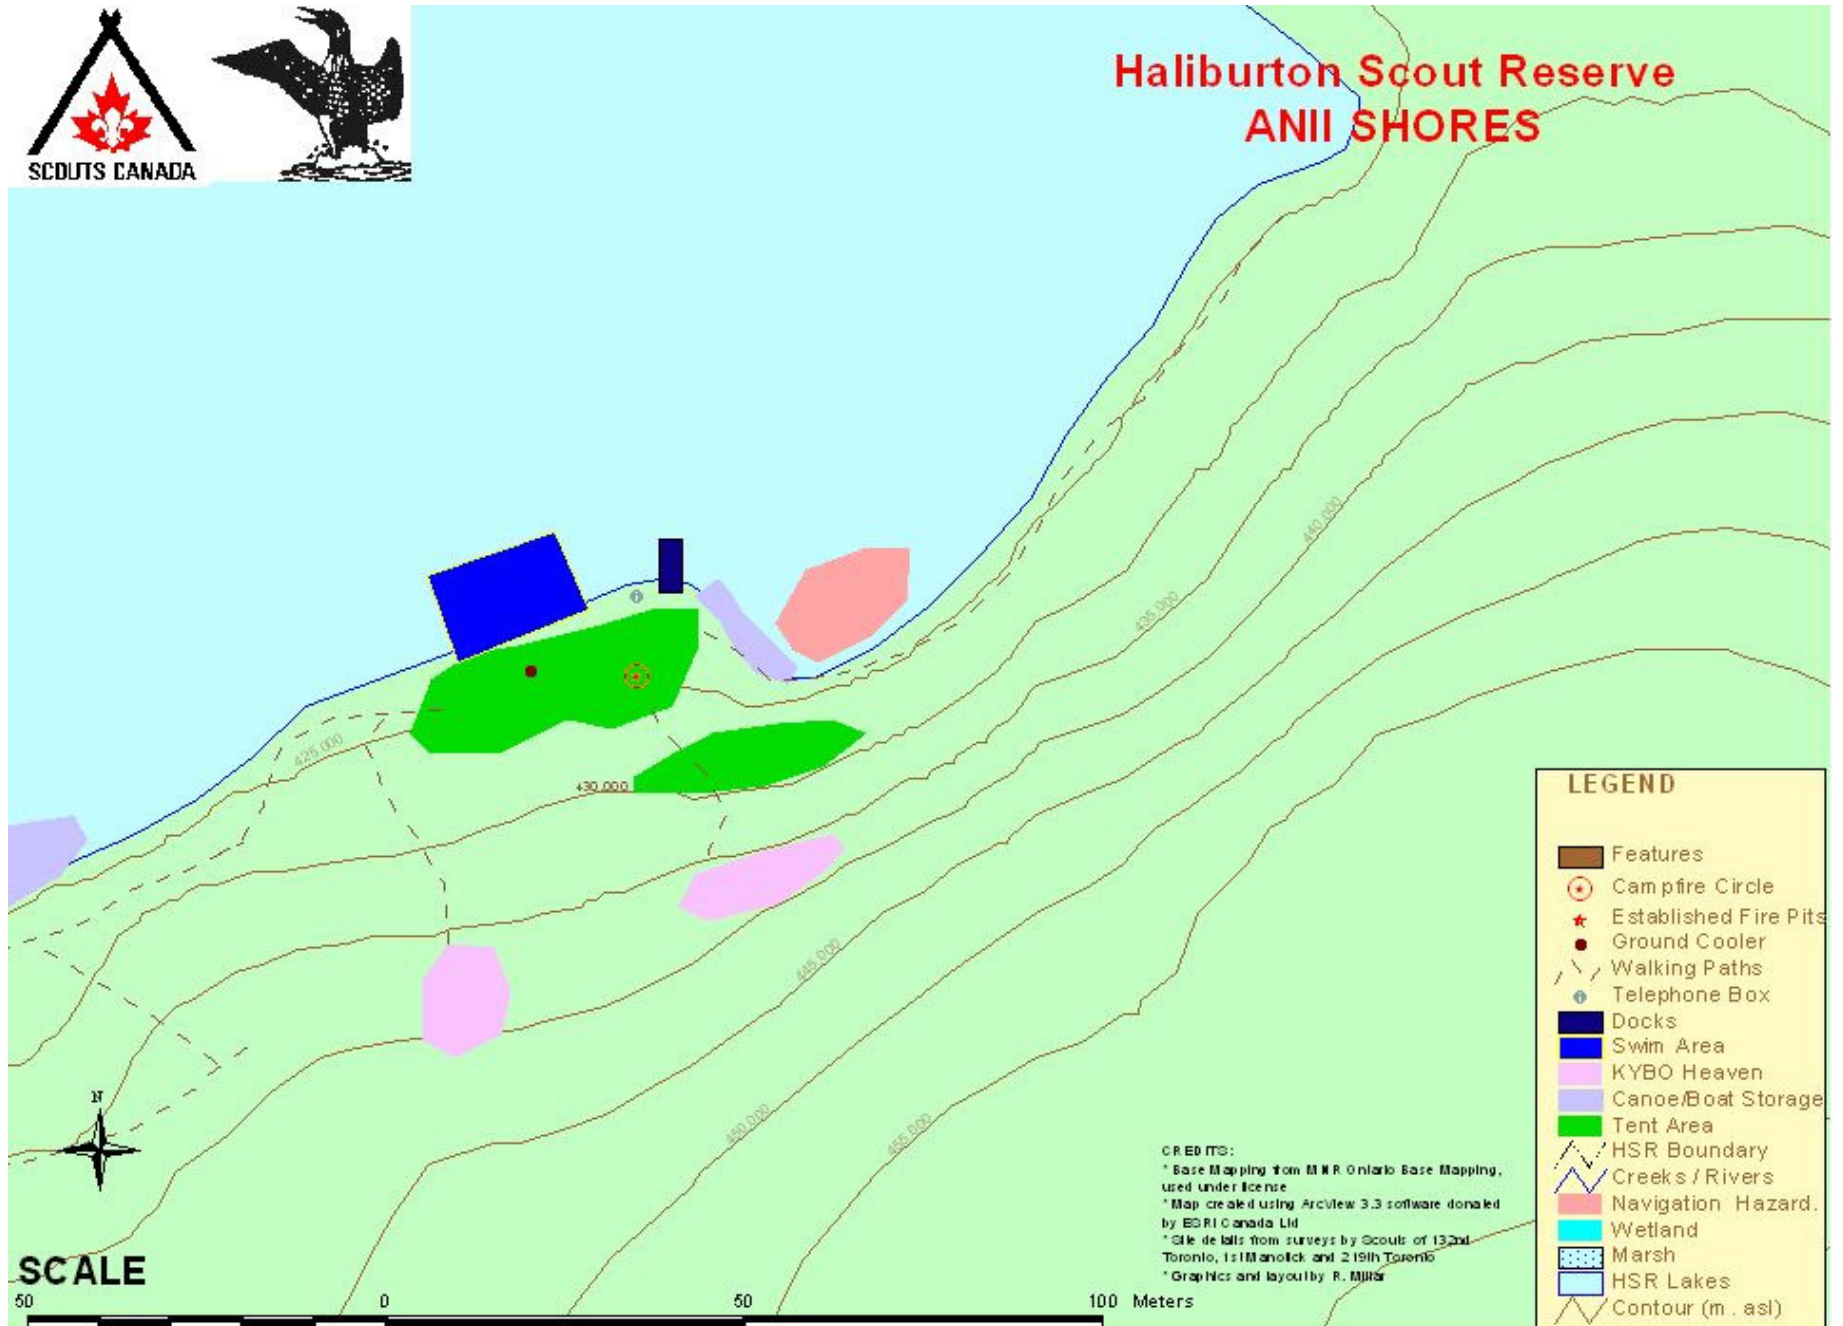

Haliburton Scout Reserve ANII SHORES

LEGEND	
	Features
	Campfire Circle
	Established Fire Pits
	Ground Cooler
	Walking Paths
	Telephone Box
	Docks
	Swim Area
	KYBO Heaven
	Canoe/Boat Storage
	Tent Area
	HSR Boundary
	Creeks / Rivers
	Navigation Hazard.
	Wetland
	Marsh
	HSR Lakes
	Contour (m. asl)

SCALE